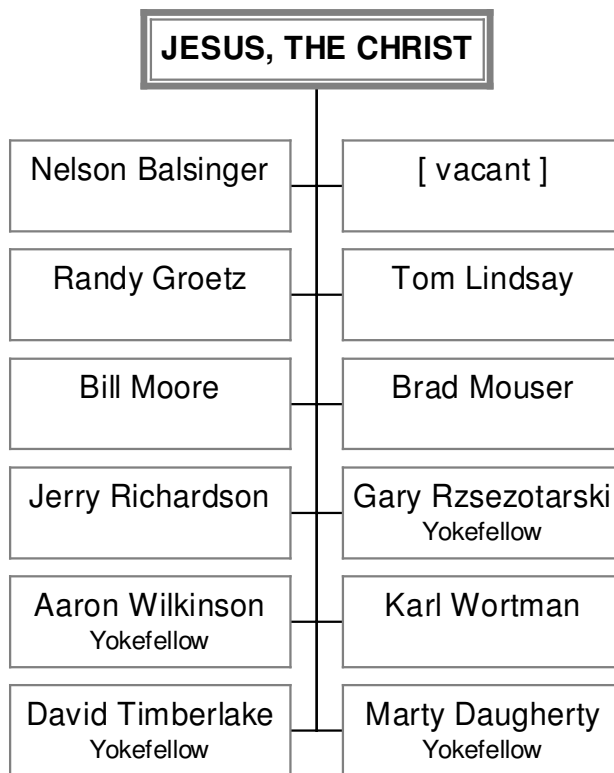

Broadman Baptist Church

Organizational Chart of Leadership and Ministries

December 1, 2010

DEACONS

CHURCH COUNCIL

JESUS, THE CHRIST

Administrative Ministry Teams
Team Members
are at www.broadmanchurch.org

Facilities Ministry Teams
Team Members are at
www.broadmanchurch.org