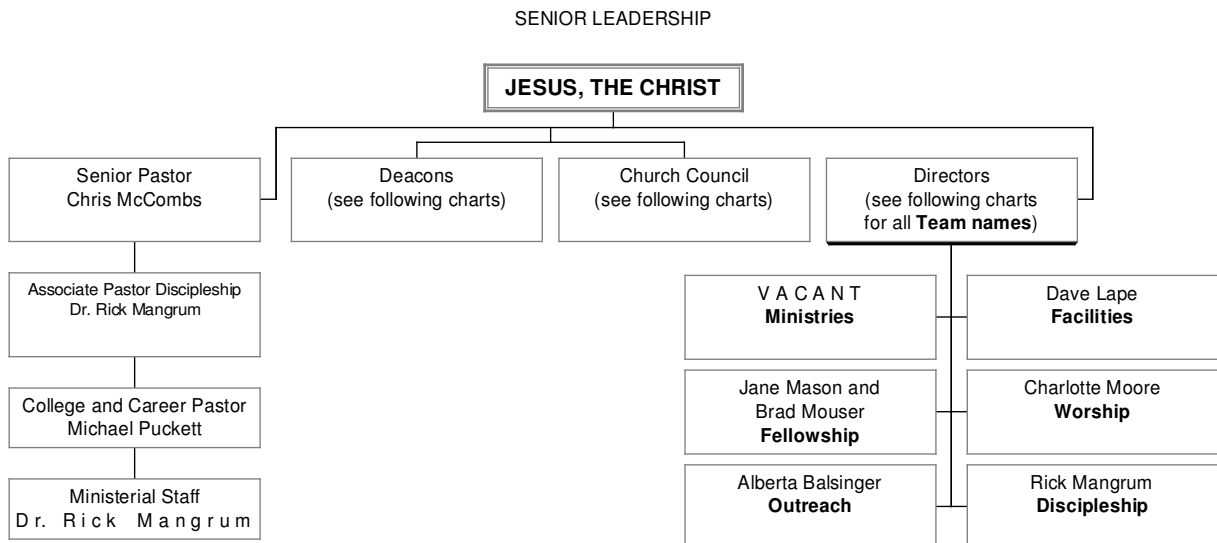

Broadman Baptist Church

Organizational Chart of Leadership and Ministries

December 1, 2010

DEACONS

CHURCH COUNCIL

JESUS, THE CHRIST

Administrative Ministry Teams
Team Members
are at www.broadmanchurch.org

Facilities Ministry Teams
Team Members are at
www.broadmanchurch.org