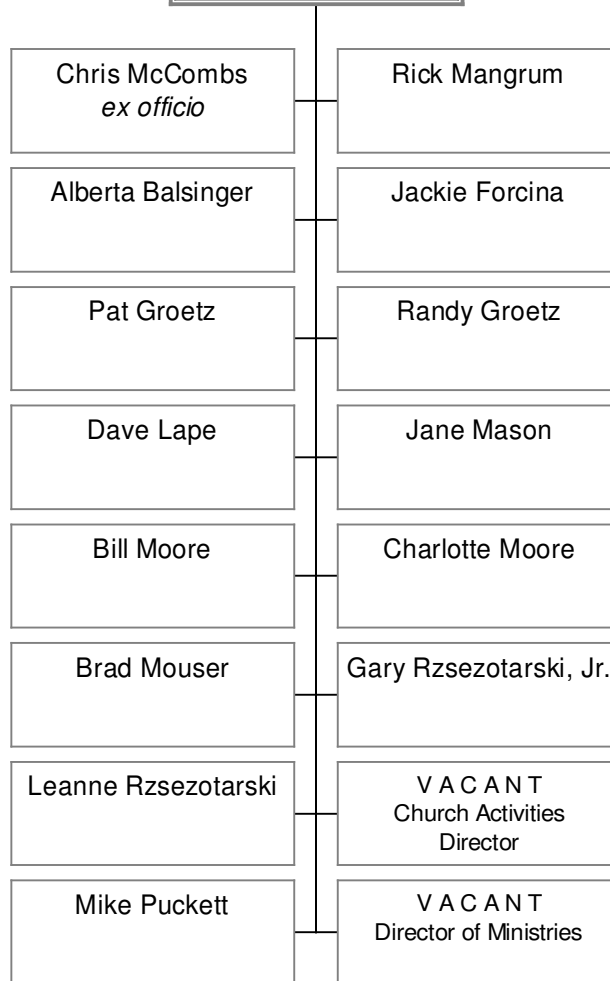

Broadman Baptist Church

Organizational Chart of Leadership and Ministries

December 1, 2010

DEACONS

CHURCH COUNCIL

JESUS, THE CHRIST

Administrative Ministry Teams
Team Members
are at www.broadmanchurch.org

Facilities Ministry Teams
Team Members are at
www.broadmanchurch.org